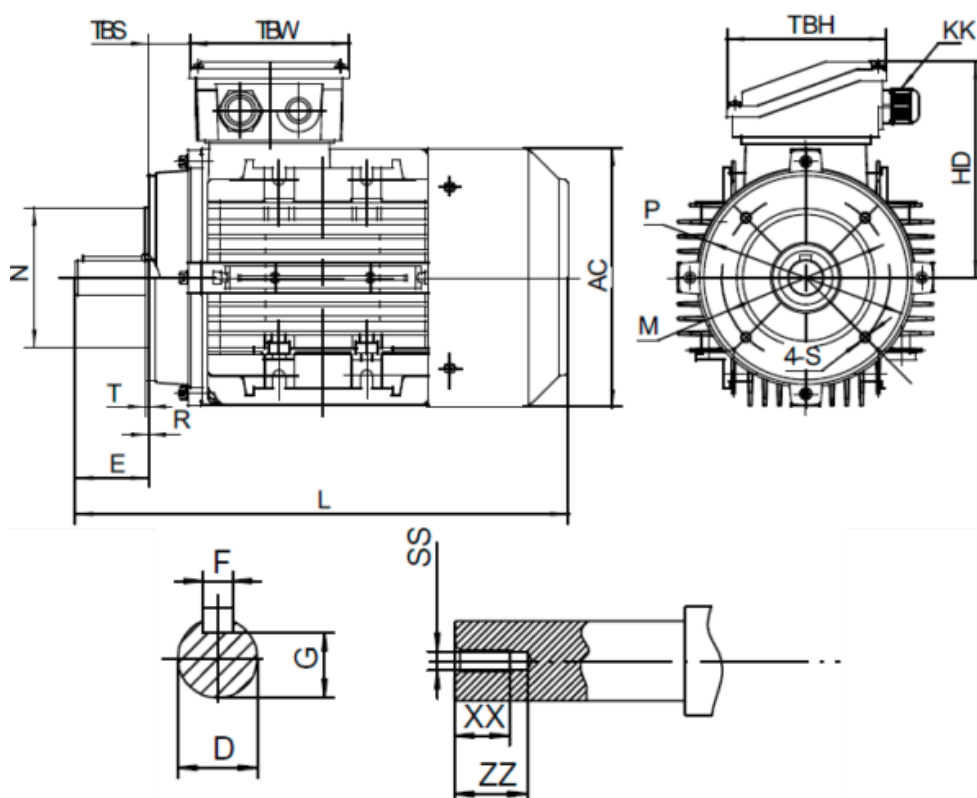

Data Sheet

Article number: 25160003721540

Description: Kleedrive T2A 711-2 0.37kw 2800 rpm UI/CSA
3x230/400V 50HZ IP55 B14 PTO

Measures

AA = 140	L = 245	TBH = 98
AC = Ø138	M = Ø85	TBS = 16
AD = 186	N = Ø70	TBW = 98
D = Ø14	P = Ø105	XX = 12
E = 30	R = 0	ZZ = 17
F = 5	S = M6	
G = 11	SS = M5	
HD = 115	T = 2.5	